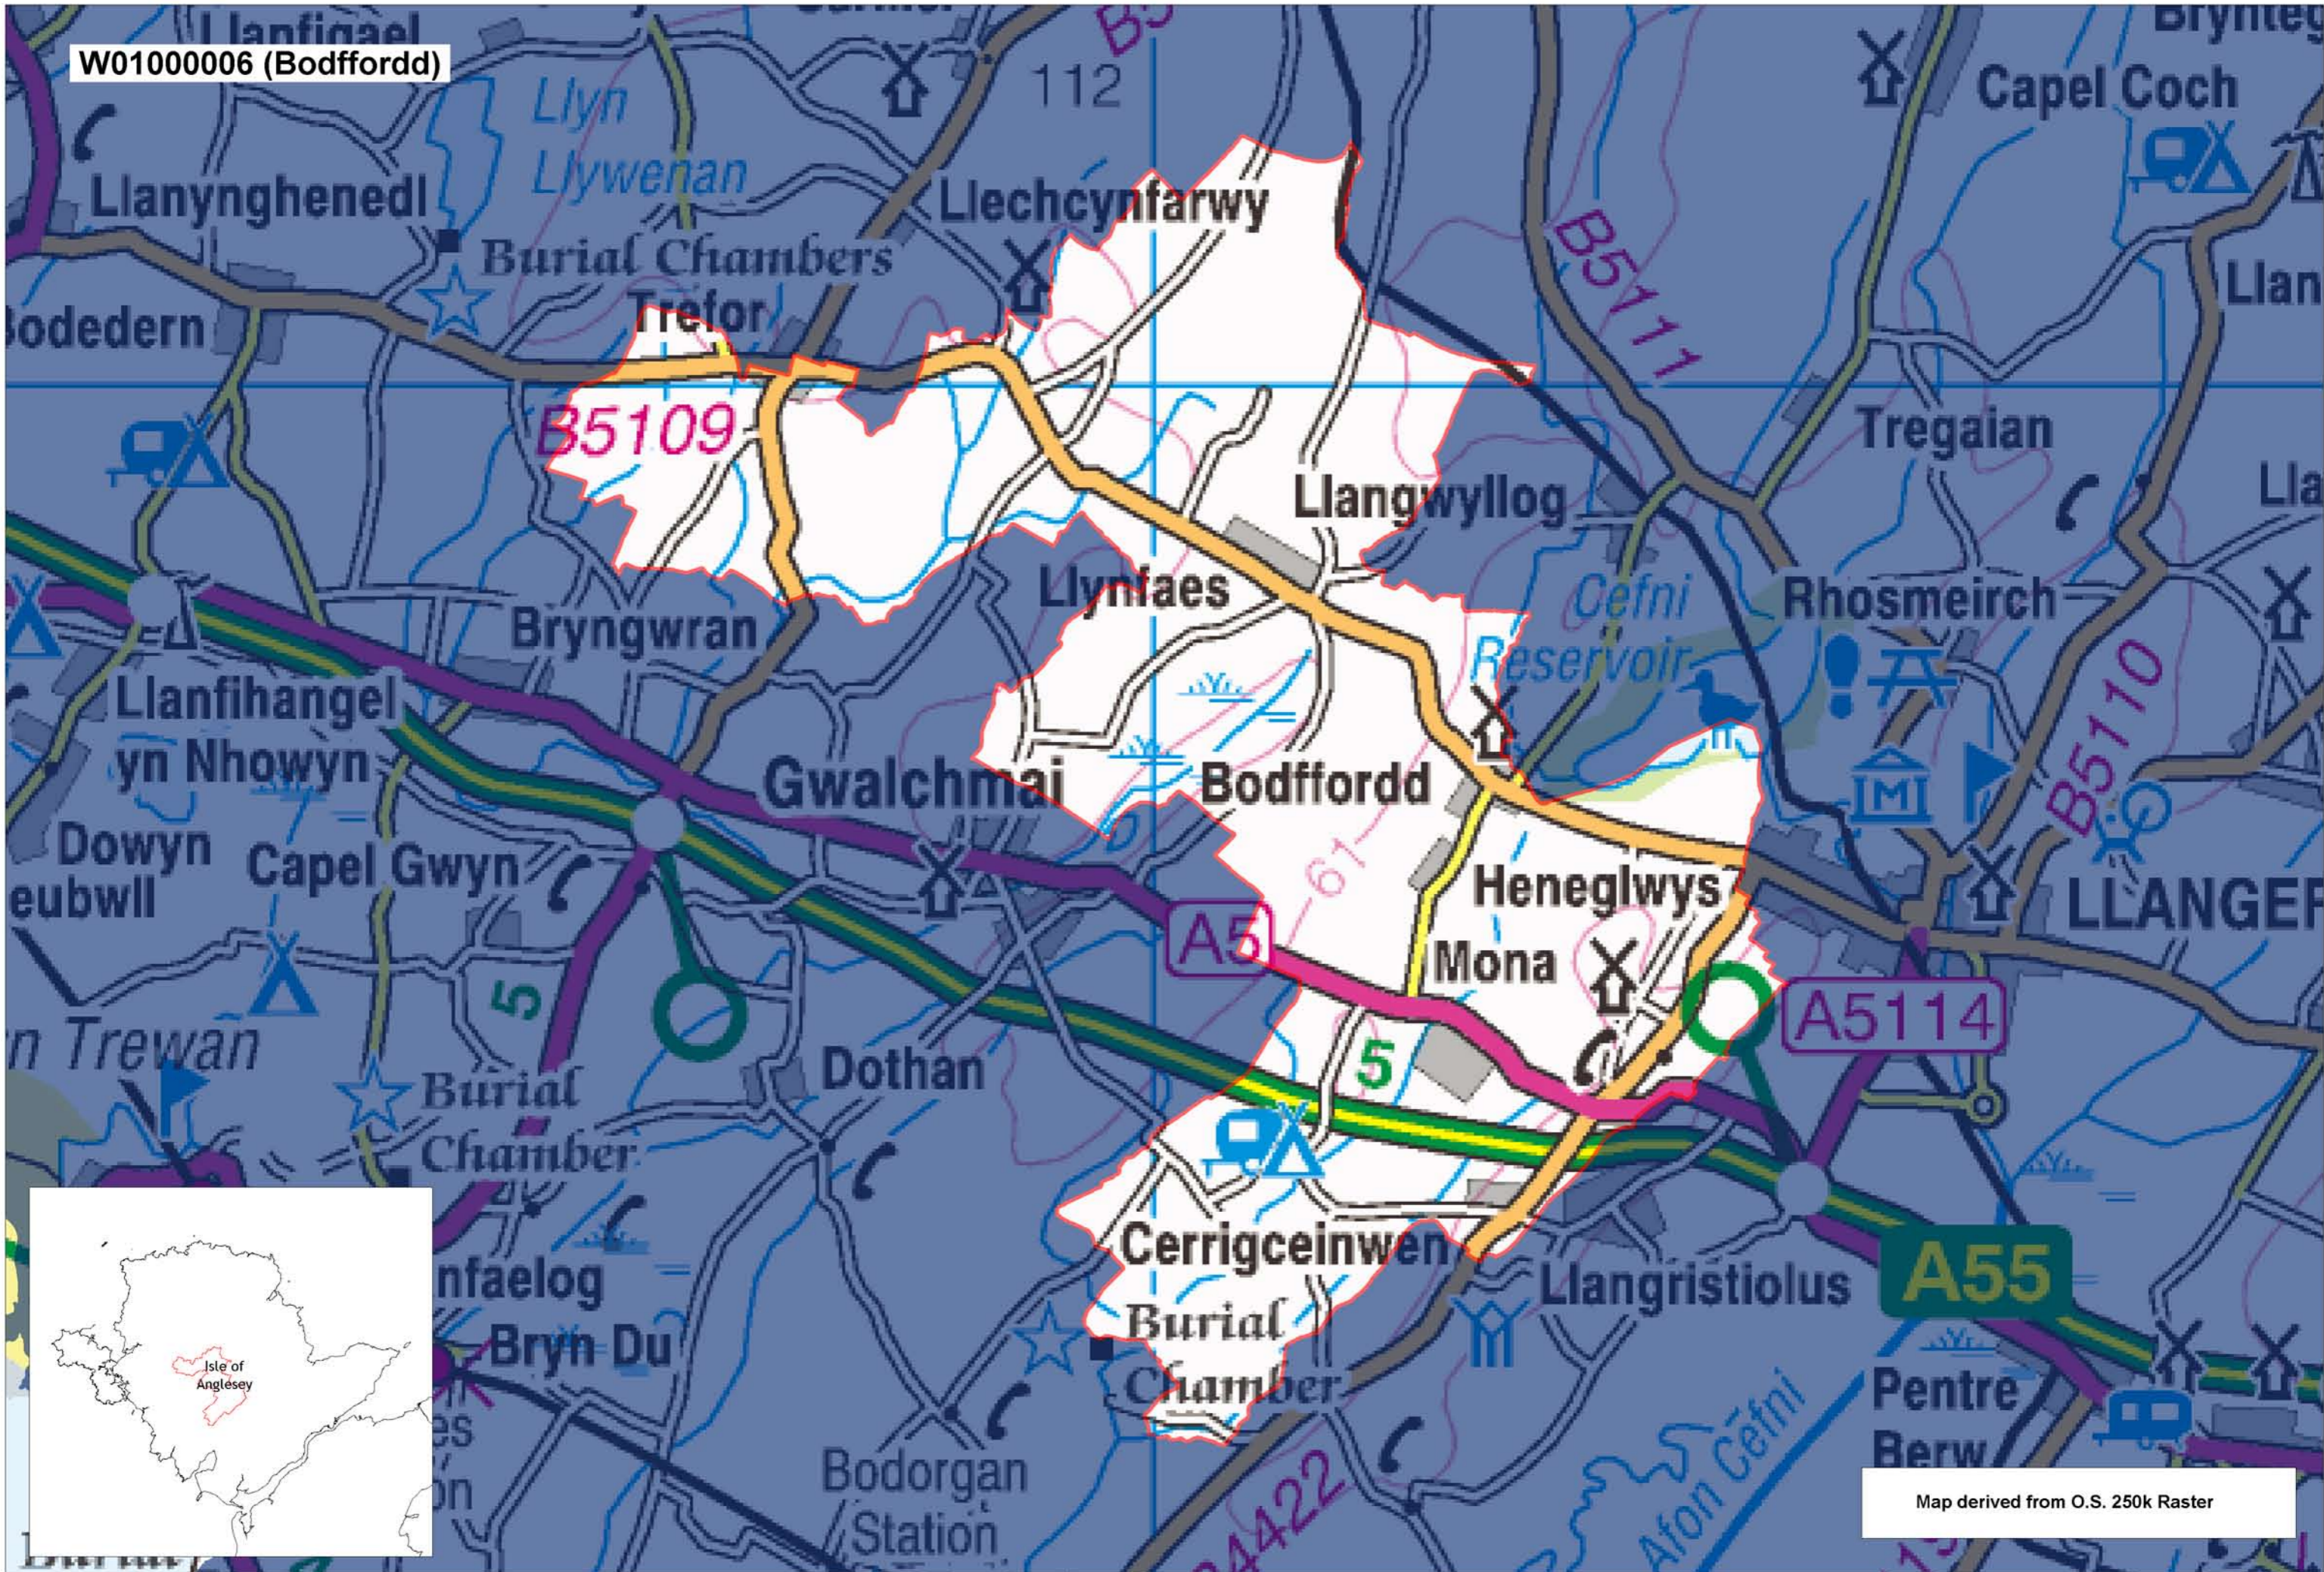

W01000006 (Bodffordd)

Map derived from O.S. 250k Raster